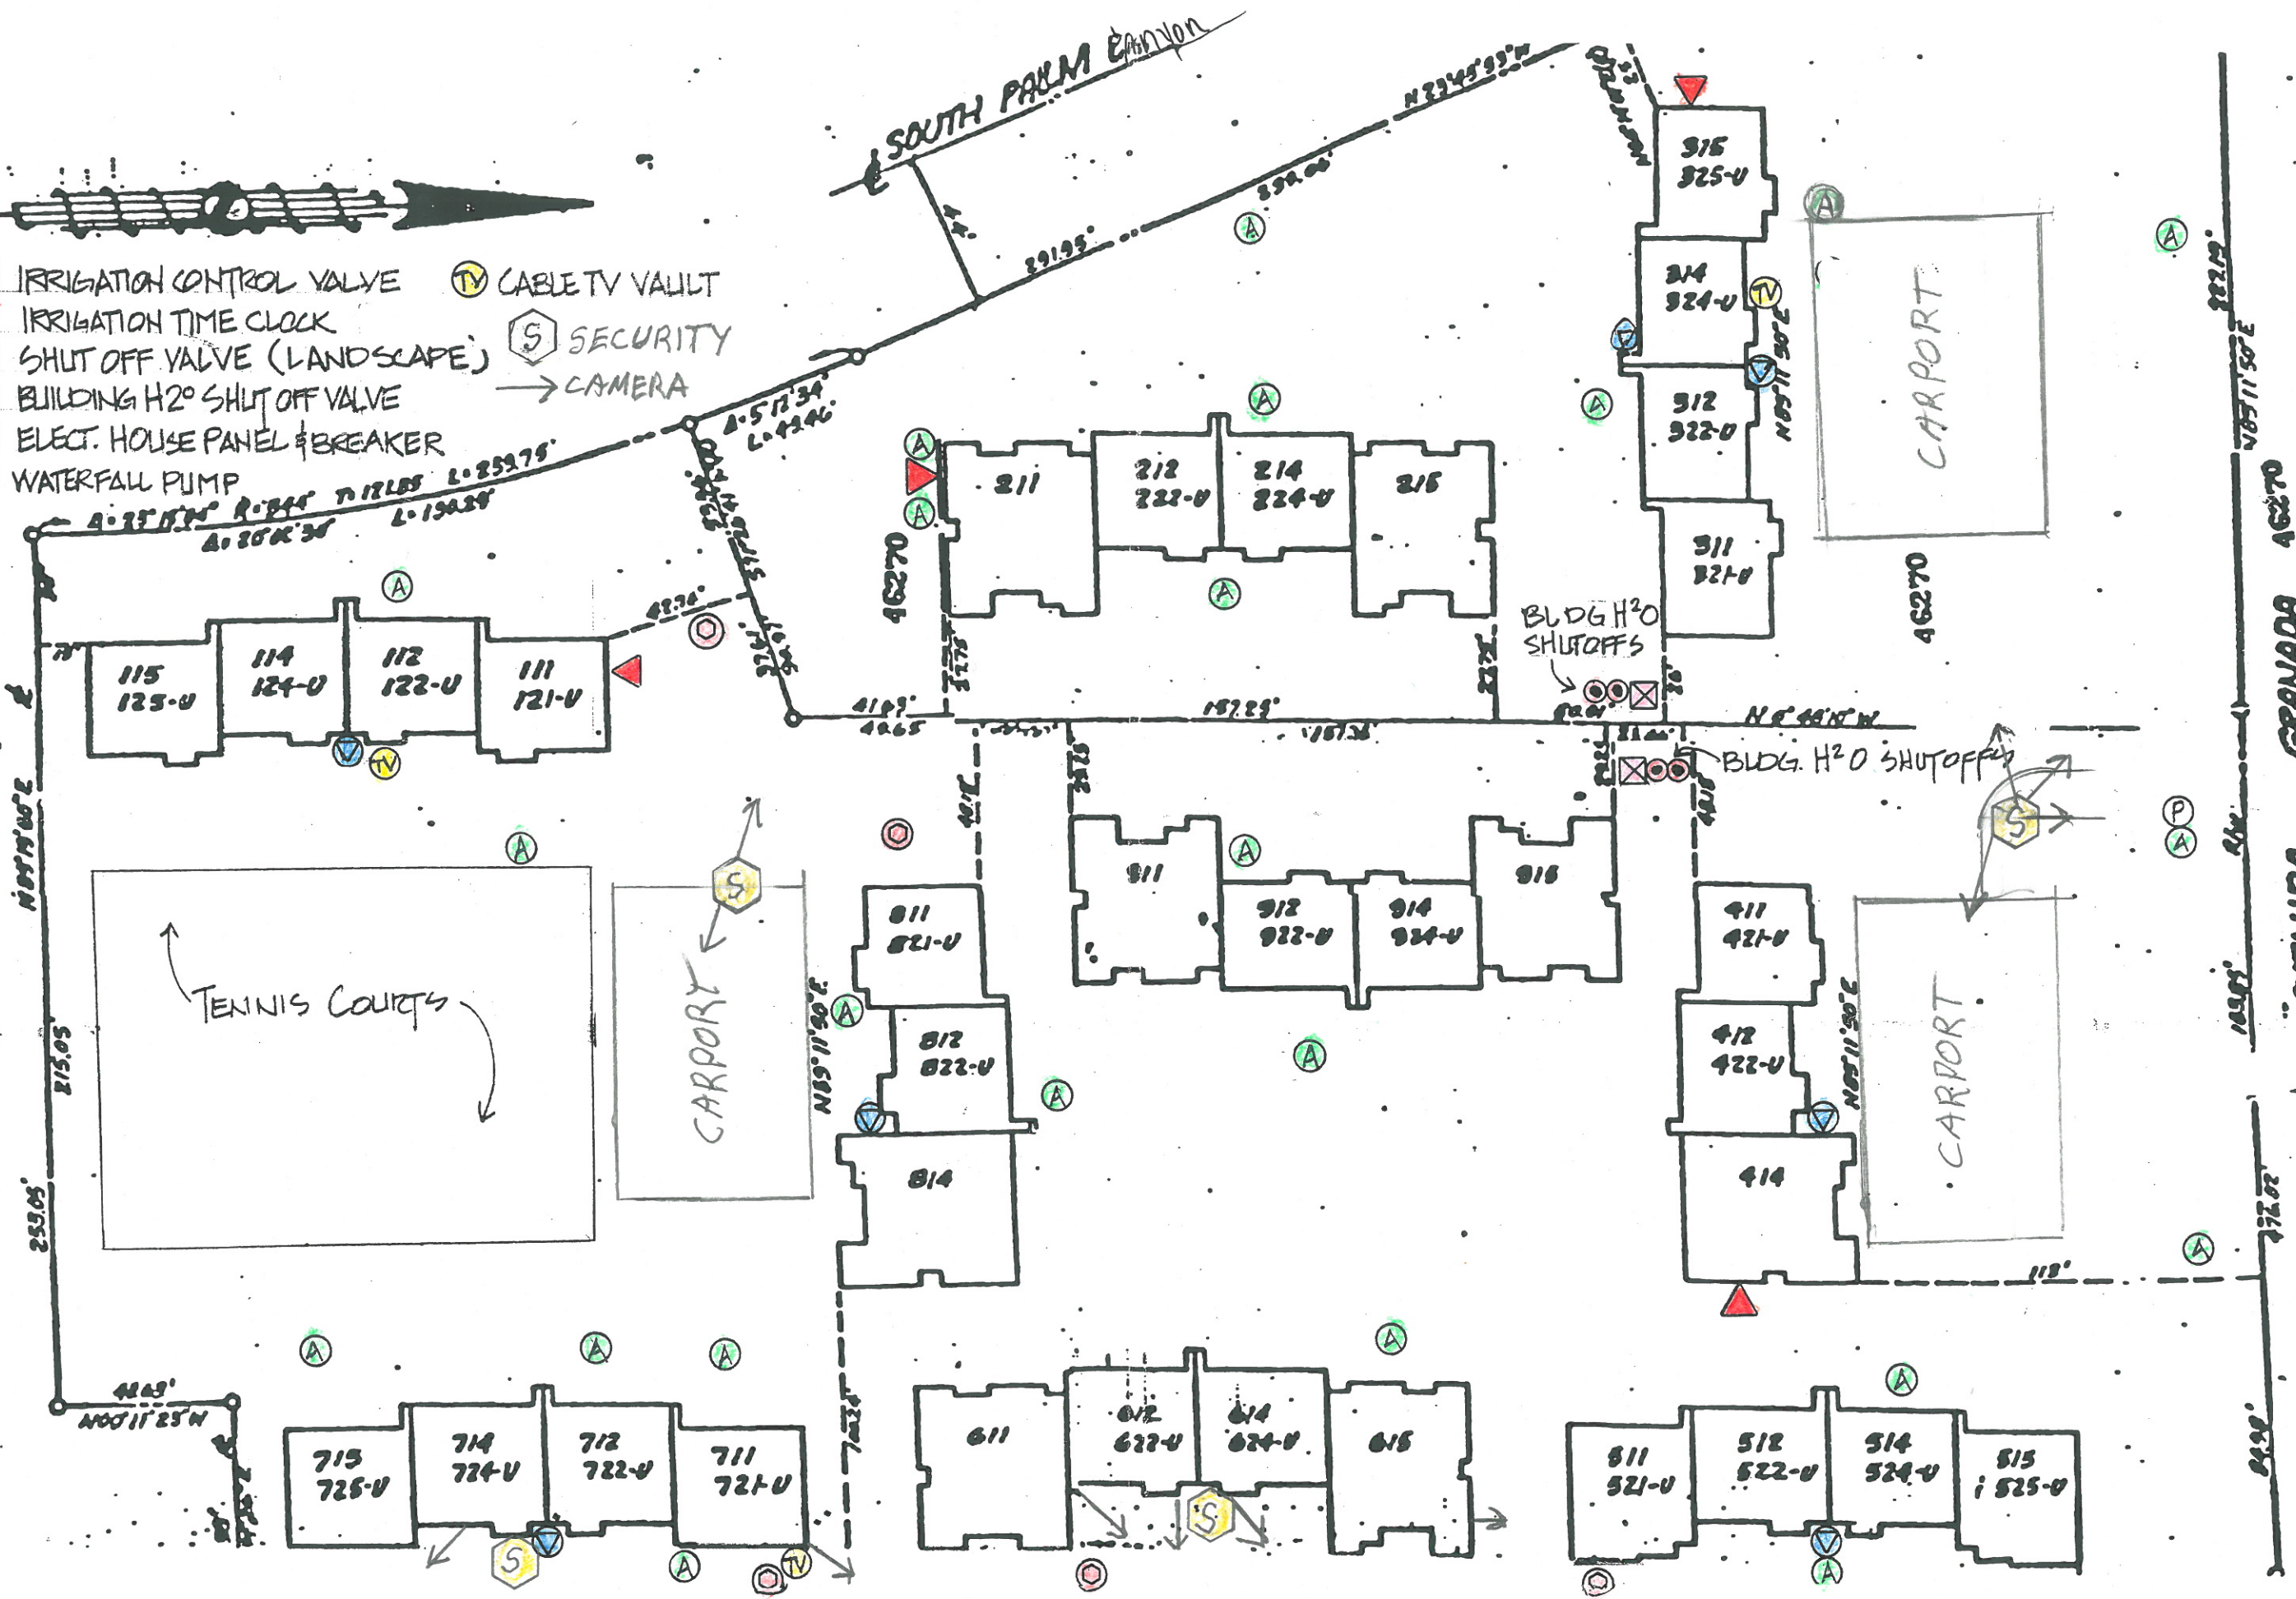

- (A) IRRIGATION CONTROL VALVE
- (TV) CABLE TV VAULT
- (∇) IRRIGATION TIME CLOCK
- (X) SHUT OFF VALVE (LANDSCAPE)
- (S) SECURITY
- (C) BUILDING H₂O SHUT OFF VALVE
- (E) ELECT. HOUSE PANEL & BREAKER
- (P) WATERFALL PUMP
- CAMERA

AVENIDA GRANADA 46270
 CANYON GRANADA ASSOCIATION